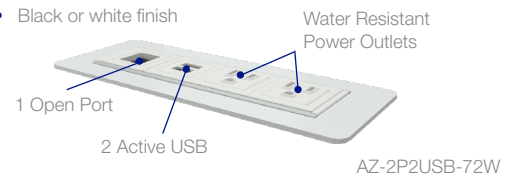

CLASSICA CYLINDER STANDARD SIZES

MODEL	DIA"	HEIGHT"
DR18TOL-22	18	22
DR24TOL-22	24	22

CLASSICA CUBE STANDARD SIZES

MODEL	WIDTH"	LENGTH"	HEIGHT"
DS20TOL-22	20	20	22
DS26TOL-22	26	26	22

POWER CONNECTIVITY

- 2 power/ 2 active USB
- 72" long cord
- Black or white finish

General Specifications

Table Top: Tops are 1-1/4" thick, three ply engineered wood construction with .050" high pressure laminate (HPL) and a phenolic backer sheet. Edge is solid hardwood with radiused top edge. Hardwood veneer top may be specified as an alternate to HPL.