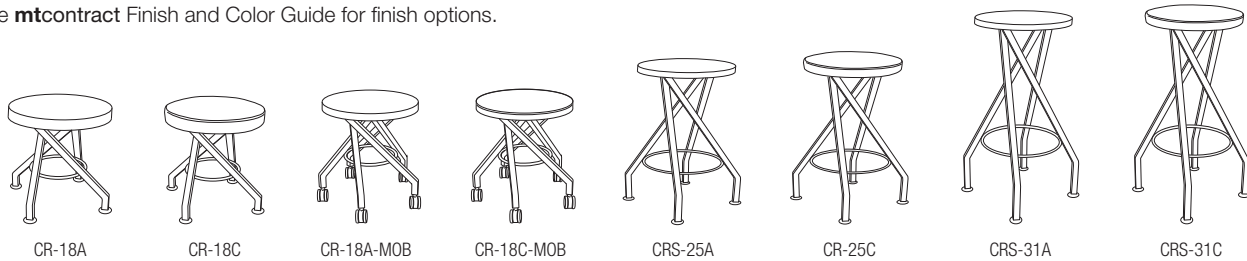

General Specifications

Seat: seat is available as 15" diameter 1" thick Baltic Birch Ply with exposed edges or as a fully upholstered 15" diameter seat with an engineered wood base with 2" high-density upholstery foam. Seat and base are fastened with wood screws. See mediatechnologies website for fabric selection options.

Leg and Base: legs are 14-gauge, 1-1/4" square powder coated steel tube welded to a 3/16" thick round steel base mounting plate. Legs are tied together with a 1/4" diameter ring welded to each leg. Each leg is capped and fitted with levelling glides or casters on the -MOB model.

See **mtcontract** Finish and Color Guide for finish options.

Carlo																
Model Number	Base	Seat	Back	Seat Hgt.	Wgt. (#'s)	COM Yd.	List Prices									
							All Wood	Grade 1 COM	Grade 2	Grade 3	Grade 4	Grade 5	Grade 6	Grade 7	Grade 8	Grade 9
CR-16A	5 Post	Wood	N/A	16"	16	N/A	\$408	* ALL WOOD *								
CR-16C	5 Post	Uph	N/A	16"	16	2/3	N/A	\$453	\$479	\$497	\$550	\$605	\$658	\$715	\$778	\$848
CR-18A	4 Post	Wood	N/A	18"	12	N/A	\$408	* ALL WOOD *								
CR-18C	4 Post	Uph	N/A	18"	12	2/3	N/A	\$453	\$479	\$497	\$550	\$605	\$658	\$715	\$778	\$848
CR-18A-MOB	5 Post/ Casters	Wood	N/A	18"	16	N/A	\$477	* ALL WOOD *								
CR-18C-MOB	5 Post/ Casters	Uph	N/A	18"	16	2/3	N/A	\$513	\$540	\$558	\$611	\$665	\$716	\$772	\$833	\$899
CRS-25A	4 Post	Wood	N/A	25"	15	N/A	\$535	* ALL WOOD *								
CRS-25C	4 Post	Uph	N/A	25"	15	2/3	N/A	\$568	\$593	\$611	\$665	\$716	\$771	\$831	\$896	\$965
CRS-31A	4 Post	Wood	N/A	31"	16	N/A	\$568	* ALL WOOD *								
CRS-31C	4 Post	Uph	N/A	31"	16	2/3	N/A	\$615	\$638	\$657	\$710	\$772	\$837	\$910	\$988	\$1,072