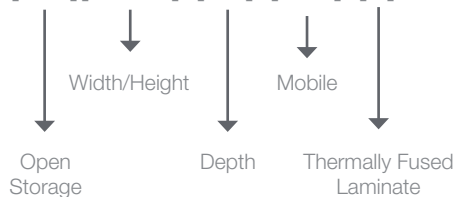

Model Number Breakdown:

[OS][3629]-[18]-[MB]-[T]