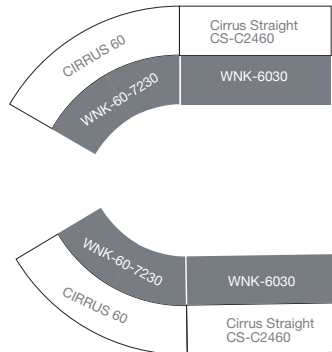

CIRRUS

Tables

CS-C2460L-29
CS-C2496-60CRV-36

30"D X 60"W X 29"H
24"D X 96"W X 36'H

CIRRUS

Kit Configurations

Stowaway Media Sharing Theater

- Cirrus Straight—CS-C2460
- Cirrus Curve—CS-C2496-60CRV
- Hannah Stools—HAN006
- Stowaway Tech Cart—PCR-1842-MB
- Full Time Ottomans—FTR-2448 & FTC-30

Crayon Media Sharing Theater

- Cirrus Straight—CS-C2460
- Cirrus Curve—CS-C2496-60CRV
- Push Pop Stools—PP-25-FR
- Crayon Table—CY-F3060LD
- Full Time Ottomans—FTR-2448 & FTC-30

Compatible Seating

- (1) Cirrus 60° Curve Table CS-C2496-60CRV
- (1) Full Time 30° Ottoman FTC-30-7224

- (1) Cirrus 60° Curve Table CS-C2496-60CRV
- (1) Wink 30° WNK-30-7230

Potential Seating Configurations

- (2) Cirrus 60° Curve Table CS-C2496-60CRV
- (2) Cirrus Straight Table CS-C2460
- (2) Wink 60° Curve WNK-60-7230
- (2) Wink (Straight) WNK-6030