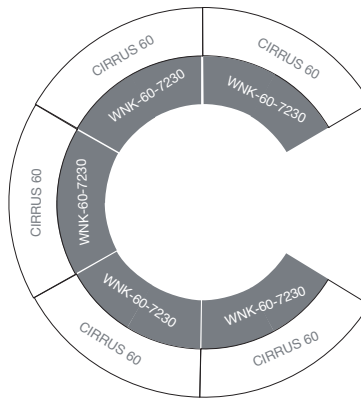

CIRRUS

Tables

CS-C2460L-29
CS-C2496-60CRV-36

30"D X 60"W X 29"H
24"D X 96"W X 36'H

CIRRUS

Kit Configurations

Stowaway Media Sharing Theater

- Cirrus Straight—CS-C2460
- Cirrus Curve—CS-C2496-60CRV
- Hannah Stools—HAN006
- Stowaway Tech Cart—PCR-1842-MB
- Full Time Ottomans—FTR-2448 & FTC-30

Crayon Media Sharing Theater

- Cirrus Straight—CS-C2460
- Cirrus Curve—CS-C2496-60CRV
- Push Pop Stools—PP-25-FR
- Crayon Table—CY-F3060LD
- Full Time Ottomans—FTR-2448 & FTC-30

Compatible Seating

- (1) Cirrus 60° Curve Table CS-C2496-60CRV
- (1) Full Time 30° Ottoman FTC-30-7224

- (1) Cirrus 60° Curve Table CS-C2496-60CRV
- (1) Wink 30° WNK-30-7230

Potential Seating Configurations

- (2) Cirrus 60° Curve Table CS-C2496-60CRV
- (2) Cirrus Straight Table CS-C2460
- (2) Wink 60° Curve WNK-60-7230
- (2) Wink (Straight) WNK-6030