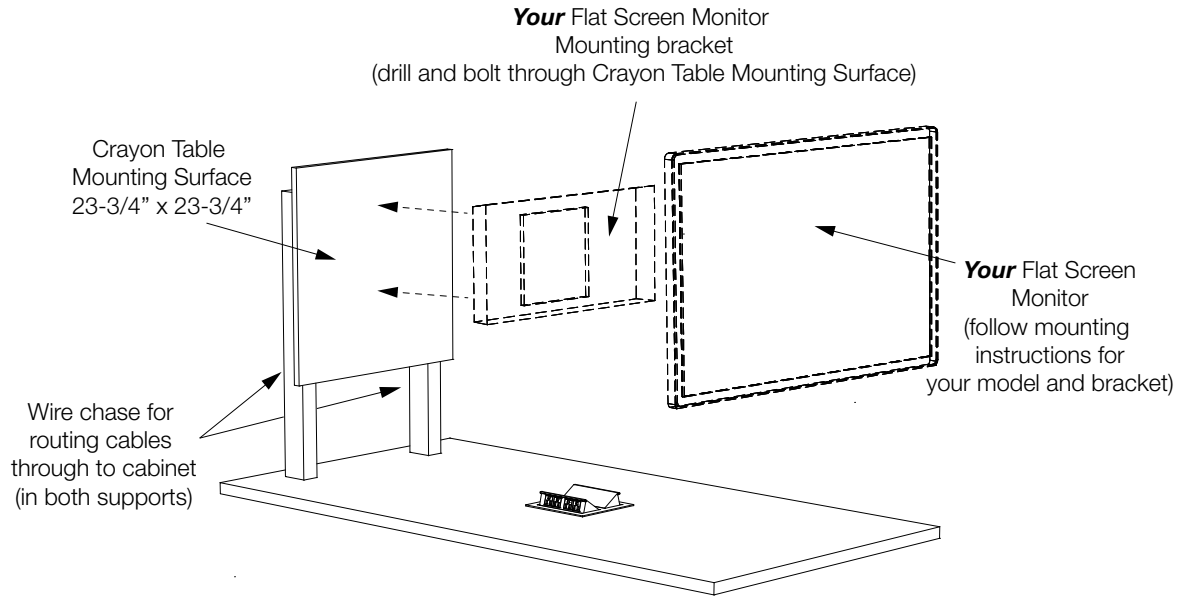

Mounting a Flat Screen Monitor to the Crayon Table

Monitor and mount are not included

How large can my monitor be?

Generally speaking, as long as you can safely bolt your monitor's mounting bracket to the Crayon Table Mounting Surface, you should be able to use nearly any size monitor.