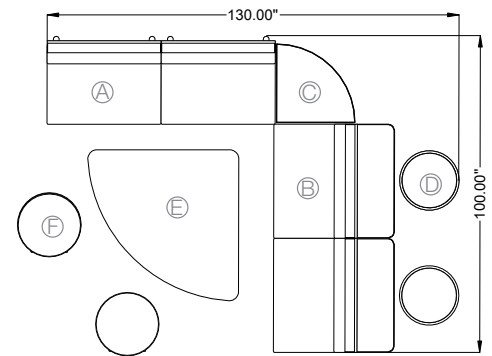

PRODUCT PAIRINGS & KITS

Deuce Lounge & Café Corner Group

- Ⓐ (2) Deuce Lounge – DEU-36
- Ⓑ (2) Deuce Café – DEU-36-CC
- Ⓒ (1) DUC-2424-CR90-14 90-degree Wedge Table
- Ⓓ (2) Push Pop Stools – PP-25-FR
- Ⓔ (1) Orbit Quarter Round – 032-C4848BD-29
- Ⓕ (2) Full Time Ottomans – (2) FTD-20-MOB

Kit Footprint as Shown:
8'4"D x 10"10"W