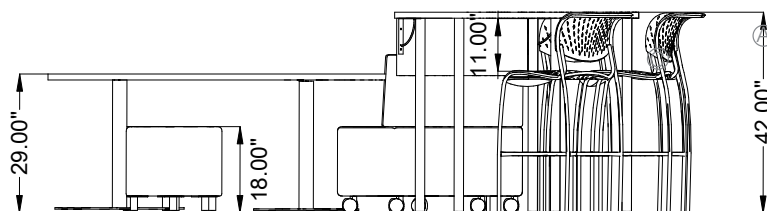

Valour Kit

- Ⓐ (2) Valour Curve Tables – VLR-C2472-60CRV-42
- Ⓑ (4) Hannah Stools – HAN006
- Ⓒ (1) Orbit D-Shape Table – O27-C4872D-29
- Ⓓ (2) Full Time Halfbacks – FTCBV2-60-5C
- Ⓔ (2) Full Time Round Ottoman - FTD-20-5S

Kit Footprint as Shown:
11' x 11'