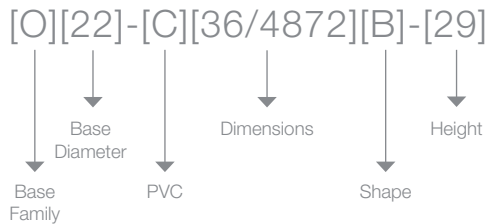

Model Number Breakdown: