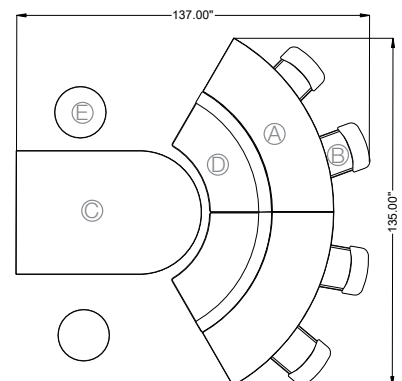

Valour Kit

- Ⓐ (2) Valour Curve Tables – VLR-C2472-60CRV-42
- Ⓑ (4) Hannah Stools – HAN006
- Ⓒ (1) Orbit D-Shape Table – O27-C4872D-29
- Ⓓ (2) Full Time Halfbacks – FTCBV2-60-5C
- Ⓔ (2) Full Time Round Ottoman - FTD-20-5S

Kit Footprint as Shown:
11' x 11'