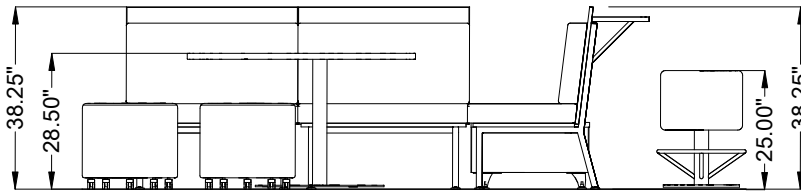

PRODUCT PAIRINGS & KITS

Deuce Lounge & Café Corner Group

- Ⓐ (2) Deuce Lounge – DEU-36
- Ⓑ (2) Deuce Café – DEU-36-CC
- Ⓒ (1) DUC-2424-CR90-14 90-degree Wedge Table
- Ⓓ (2) Push Pop Stools – PP-25-FR
- Ⓔ (1) Orbit Quarter Round – 032-C4848BD-29
- Ⓕ (2) Full Time Ottomans – (2) FTD-20-MOB

Kit Footprint as Shown:
8'4"D x 10"10"W