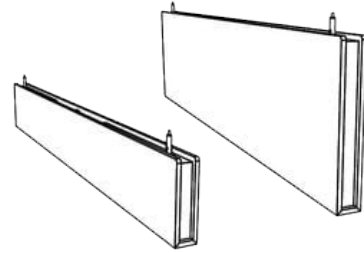

SILENCE BOOM

Acoustical

General Specifications

Suspended felt baffles made using PET technology and 50% post-consumer recycled material. Available in 6" or 12" heights and 49.5" or 97.5" Lengths. Width is 2".

Options to anchor to the ceiling deck above a drop ceiling, attach to unistrut, or ceiling T grid.

Silence Boom - Ceiling-Mounted Baffle		
Model Number	Description	List Price
AUXSB-50	49.5"W x 6"H x 2"thick, SET of 5 units	\$7,131
AUXSB-100	97.5"W x 6"H x 2"thick, SET of 5 units	\$9,626