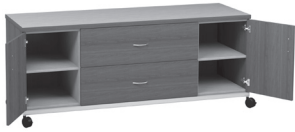

RUBIX COMBINATION STORAGE

Storage

Cupboard with Deep Box Drawer & Lateral File Storage (CSDFSL)

72" W Cupboard with Deep Box Drawer & Lateral File Storage (CSDFSL)			
Model Number	Description	Wgt.	List Price
18" Depth			
CSDFSL7229-18-MB-TT-H?P?N	72"W x 18"D x 29"H	253	$2,605
24" Depth			
CSDFSL7229-24-MB-TT-H?P?N	72"W x 24"D x 29"H	260	$2,736