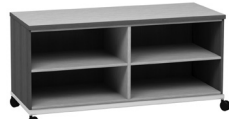

60" Open Storage (OS)

60" W Open Storage (OS)				
Model Number	Description	Wgt.	List Price	18" Depth
OS6029-18-MB-T	60"W x 18"D x 29"H		$1,777	
OS6036-18-MB-T	60"W x 18"D x 36"H	261	$1,969	
24" Depth				
OS6029-24-MB-T	60"W x 24"D x 29"H		$1,894	
OS6036-24-MB-T	60"W x 24"D x 36"H	268	$2,068