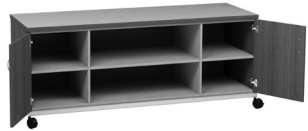

Cupboard with Open Storage (CSOS)

72" W Cupboard with Open Storage (CSOS)			
Model Number	Description	Wgt.	List Price
18" Depth			
CSOS7229-18-MB-TL-H?P?N	72"W x 18"D x 29"H		$2,497
CSOS7236-18-MB-TL-H?P?N	72"W x 18"D x 36"H	271	$2,689
24" Depth			
CSOS7229-24-MB-TL-H?P?N	72"W x 24"D x 29"H		$2,639
CSOS7236-24-MB-TL-H?P?N	72"W x 24"D x 36"H	280	$3,108