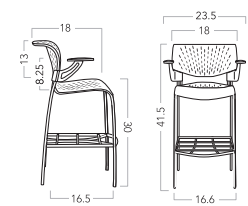

## Chairs & Stools

Shipping Information  
Set up  
Set up / 1 per carton  
15.4 cu. ft.  
34 lbs.

Shipping Information  
Set up  
Set up / 1 per carton  
15.4 cu. ft.  
34 lbs.

Shipping Information  
Set up  
Set up / 1 per carton  
21 cu. ft.  
36 lbs.

Shipping Information  
Set up  
Set up / 1 per carton  
21 cu. ft.  
36 lbs.

Hannah, Stool, Bar Height, Armless																				
Model Number	Back Material	Seat Material	O.A. Height"	O.A. Width"	Seat Height"	Arm Height"	O.A. Depth"	Back Width"	Back Height"	COM Ydg	Plastic	Add HAN600A Upholstered Seat Cushion to Plastic List Price								
												Grade 1 COM	Grade 2	Grade 3	Grade 4	Grade 5	Grade 6	Grade 7	Grade 8	Grade 9
HAN006	Plastic	Plastic	41.5	18	30	N/A	18	18	13	N/A	\$669									
HAN006+	Plastic	Upholstered	41.5	18	31	N/A	18	18	13	1		\$192	\$207	\$226	\$239	\$258	\$297	\$305	\$325	\$362

Hannah, Stool, Bar Height, Armless, with Book/Bag Shelf																				
Model Number	Back Material	Seat Material	O.A. Height"	O.A. Width"	Seat Height"	Arm Height"	O.A. Depth"	Back Width"	Back Height"	COM Ydg	Plastic	Add HAN600A Upholstered Seat Cushion to Plastic List Price								
												Grade 1 COM	Grade 2	Grade 3	Grade 4	Grade 5	Grade 6	Grade 7	Grade 8	Grade 9
HAN506	Plastic	Plastic	41.5	18	30	N/A	18	18	13	N/A	\$704									
HAN506+	Plastic	Upholstered	41.5	18	31	N/A	18	18	13	1		\$192	\$207	\$226	\$239	\$258	\$297	\$305	\$325	\$362