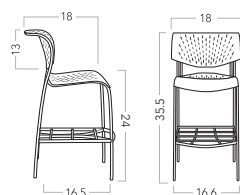

Shipping Information
Set up
Set up / 1 per carton
14.6 cu. ft.
29 lbs.