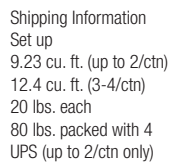

Hannah, Stacker, Armless  
HAN001

Shipping Information  
Set up  
9.23 cu. ft. (up to 2/ctn)  
12.4 cu. ft. (3-4/ctn)  
20 lbs. each  
80 lbs. packed with 4  
UPS (up to 2/ctn only)

Hannah, with Arms (Not stackable)  
HAN101