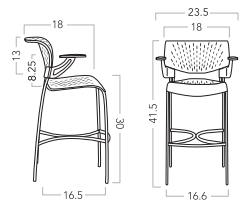

Shipping Information
Set up
Set up / 1 per carton
21 cu. ft.
36 lbs.