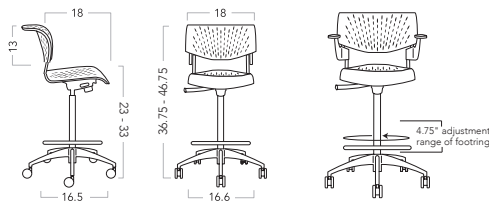

HANNAH SEATING

Chairs & Stools

Swivel-Tilt (ST)

- Pneumatic seat height
- Seat and back tilt as a unit
- Tilt tension adjustment
- Upright tilt lock