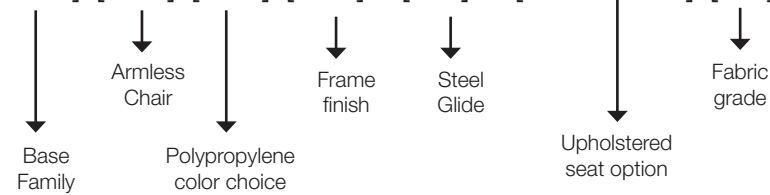

### General Specifications

- Stacker, chair on casters, counter height stool, bar height stool and swivel task
- Interchangeable components extend the life of the product
- Steel tube frame
- Non-marring nylon glides or casters
- Polypropylene seat and back
- Meets or exceeds ANSI/BIFMA standards 250lbs + weight capacity

### Model Number Breakdown:

[HAN]-[001]-[T12]-[809] - [SG] + [HAN600A]-[G6]

Hannah, Stacker, Armless. Thermoplastic 18D x 18W x 29.5H

Thermoplastic-T12 Raven, Powder coat-809 Silver

Nylon Glides are standard, should you choose to specify Steel Glides, it will need to be designated in your model number as shown in above example. Steel Glides will incur an upcharge.