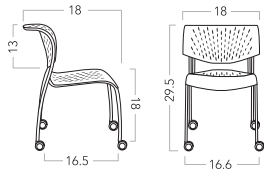

Shipping Information
Set up
9.23 cu. ft. (up to 2/ctn)
12.4 cu. ft. (3-4/ctn)
20 lbs. each
80 lbs. packed with 4
UPS (up to 2/ctn only)

Hannah, 4-Leg, Casters, Armless
HAN005