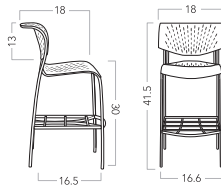

Shipping Information
Set up
Set up / 1 per carton
15.4 cu. ft.
34 lbs.