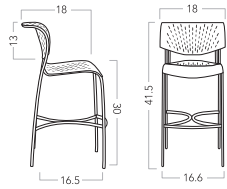

HANNAH SEATING

Chairs & Stools

Shipping Information
Set up
Set up / 1 per carton
15.4 cu. ft.
34 lbs.