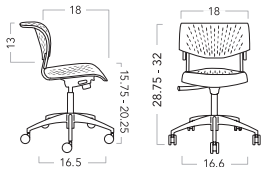

HANNAH SEATING

Chairs & Stools

1. Swivel-Tilt (ST)
2. Pneumatic seat height
   - Seat and back tilt as a unit
   - Tilt tension adjustment
   - Upright tilt lock

Shipping Information
Set up / 1 per carton
11.3 cu. ft.
32 lbs.