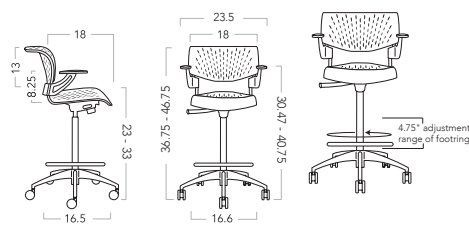

Shipping Information

Set up
Set up / 1 per carton
11.3 cu. ft.
32 lbs.

Swivel-Tilt (ST)

- Pneumatic seat height
- Seat and back tilt as a unit
- Tilt tension adjustment
- Upright tilt lock

Shipping Information

Set up
Set up / 1 per carton
11.3 cu. ft.
32 lbs.

Hannah, Swivel-tilt Task Stool, Armless

Model Number	Back Material	Seat Material	O.A. Height"	O.A. Width"	Seat Height"	Arm Height"	Seat Depth"	Back Width"	Back Height"	COM Ydg	Plastic	Add HAN600A Upholstered Seat Cushion to Plastic List Price								
												Grade 1 COM	Grade 2	Grade 3	Grade 4	Grade 5	Grade 6	Grade 7	Grade 8	Grade 9
HAN009	Plastic	Plastic	36.75-47.75	18	23-33	N/A	18	18	13	N/A	$875									
HAN009+	Plastic	Upholstered	36.75-47.75	18	24-34	N/A	18	18	13	1		$192	$207	$226	$239	$258	$297	$305	$325	$362

Hannah, Swivel-tilt Task Stool, with Arms

Model Number	Back Material	Seat Material	O.A. Height"	O.A. Width"	Seat Height"	Arm Height"	Seat Depth"	Back Width"	Back Height"	COM Ydg	Plastic	Add HAN600A Upholstered Seat Cushion to Plastic List Price								
												Grade 1 COM	Grade 2	Grade 3	Grade 4	Grade 5	Grade 6	Grade 7	Grade 8	Grade 9
HAN109	Plastic	Plastic	36.75-47.75	23.5	23-33	30.47-40.75	18	18	13	N/A	$1,023									
HAN109+	Plastic	Upholstered	36.75-47.75	23.5	24-34	30.47-40.75	18	18	13	1		$192	$207	$226	$239	$258	$297	$305	$325	$362