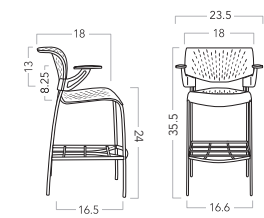

## Chairs & Stools

Shipping Information  
Set up  
Set up / 1 per carton  
14.6 cu. ft.  
29 lbs.

Shipping Information  
Set up  
Set up / 1 per carton  
14.6 cu. ft.  
29 lbs.

Shipping Information  
Set up  
Set up / 1 per carton  
11.3 cu. ft.  
32 lbs.

Shipping Information  
Set up  
Set up / 1 per carton  
11.3 cu. ft.  
32 lbs.

Hannah, Stool, Counter Height, Armless																				
Model Number	Back Material	Seat Material	O.A. Height"	O.A. Width"	Seat Height"	Arm Height"	O.A. Depth"	Back Width"	Back Height"	COM Ydg	Plastic	Add HAN600A Upholstered Seat Cushion to Plastic List Price								
												Grade 1 COM	Grade 2	Grade 3	Grade 4	Grade 5	Grade 6	Grade 7	Grade 8	Grade 9
HAN008	Plastic	Plastic	35.5	18	24	N/A	18	18	13	N/A	\$642									
HAN008+	Plastic	Upholstered	35.5	18	25	N/A	18	18	13	1		\$192	\$207	\$226	\$239	\$258	\$297	\$305	\$325	\$362