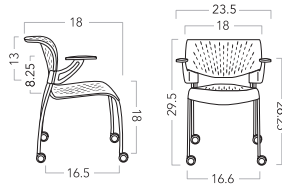

Shipping Information
Set up
Set up / 1/ctn.
13.8 cu.ft.
25.5 lbs. each

Hannah, 4-Leg, Casters, with Arms (Not stackable)
HAN105

													Hannah, 4-Leg, Casters, Armless							
Model Number	Back Material	Seat Material	O.A. Height"	O.A. Width"	Seat Height"	Arm Height"	O.A. Depth"	Back Width"	Back Height"	COM Ydg	Plastic	Add HAN600A Upholstered Seat Cushion to Plastic List Price								
												Grade 1 COM	Grade 2	Grade 3	Grade 4	Grade 5	Grade 6	Grade 7	Grade 8	Grade 9
HAN005	Plastic	Plastic	29.5	18	18	N/A	18	18	13	N/A	$451									
HAN005+	Plastic	Upholstered	29.5	18	19	N/A	18	18	13	1		$192	$207	$226	$239	$258	$297	$305	$325	$362

													Hannah, 4-Leg, Casters, with Arms							
Model Number	Back Material	Seat Material	O.A. Height"	O.A. Width"	Seat Height"	Arm Height"	O.A. Depth"	Back Width"	Back Height"	COM Ydg	Plastic	Add HAN600A Upholstered Seat Cushion to Plastic List Price								
												Grade 1 COM	Grade 2	Grade 3	Grade 4	Grade 5	Grade 6	Grade 7	Grade 8	Grade 9
HAN105	Plastic	Plastic	29.5	23.5	18	26.25	18	18	13	N/A	$597									
HAN105+	Plastic	Upholstered	29.5	23.5	19	26.25	18	18	13	1		$192	$207	$226	$239	$258	$297	$305	$325	$362