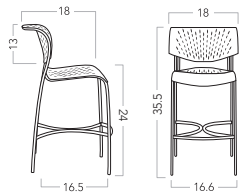

HANNAH SEATING

Chairs & Stools

Shipping Information
Set up
Set up / 1 per carton
14.6 cu. ft.
29 lbs.