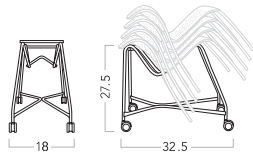

Shipping Information
Set up / 1 per carton
17.07 cu. ft.
21.5 lbs.

Shipping Information
KD / 1 per carton
Contact factory for
weight and cube

Hannah, MOB Storage Cart

Model Number	List Price
HAN003	$626

Hannah, Upholstered Seat Cushion

Model Number	Grade 1 COM	Grade 2	Grade 3	Grade 4	Grade 5	Grade 6	Grade 7	Grade 8	Grade 9
HAN600U-	$192	$207	$226	$239	$258	$297	$305	$325	$362

Set Up Charges and Upcharges for Non-Standard and Custom Finishes

Model Number	Description	List Price
Group 2 Powder Coat	Set up charge, per color, per order, for Group 2 Powder Coat	$329

Upcharges for Steel Glides

Model Number	Description	List Price
-SG	Steel Glides for Hannah Chairs	$15

Features & Benefits

- Stacker, chair on casters, counter height stool, bar height stool and swivel task
- 5-position chair. Sit in the traditional way, sit reverse to the traditional way. Sit sideways (either way) and the rolled waterfall design allows back to serve double duty as an arm-rest. Here is the tricky one....support your perch on the rolled waterfall back (not suggested for caster models).
- Thermoplastic seat in 17 colors
- 15 great powder coat frame finishes
- Stacks 16 on a cart and 10 on the floor
- Meets or exceeds ANSI/BIFMA standards

Model Number

HAN (specify thermoplastic color and frame color)

For Upholstered Hannah Seat you must order the desired Thermoplastic Seat AND the Hannah Upholstered Seat Cushion (HAN600A) in the Grade you desire as separate items

Example:

HAN 101
Thermoplastic Color: T24 Cardinal Thermoplastic
Powder Coat Color: 809 Silver Powder Coat

HAN600A- G6
Grade 6 Fabric: Mayer Acuco Poppy 445-001

To Order Specify

Fabric and Colorway: Grade 1-9, COM. Note Momentum; Silica, Silica Leather and Canter are not approved for use.
Frame Finish:809 Silver, 112 White, 109 Cream, 208 Putty, 304 Dove Grey, 407 Stone, 912 Black, 902 Black Wrinkle
Frame Finish (upcharge): 5003 Navy, 808 Nickel, 405 Charcoal, 621 Goldfinch, 622 Parakeet, 613 Blue Heron, 627 Blue Wren, 629 Hummingbird, 618 Purple Martin, 624 Cardinal

Thermoplastic (Polypropylene)

Color Options: T16 Dove, T11, Swan, T15 Falcon, T12 Raven, T17 Woodpecker, T22 Parakeet, T19 Peacock, T29 Hummingbird, T13 Blue heron, T27 Blue Wren, T18 Purple Martin, T21 Goldfinch, T23 Oriole, T24 Cardinal, T14 Jay*, T20 Macaw*, T28 Lorakeet*, T25 Flamingo, T30 Rio
*Limited Stock Available

Standard glides are black nylon. Steel glides available (-SG)

Casters are black, twin-wheel type for multiple floor surfaces.

Task chair base color is black. Bell Glides are available for task chair (-BG)

Arm rests are black.

Arm frames match seat frame

Pricing and specifications are subject to change without notice. Pricing shown is based on standard materials and finishes.

Ships Assembled.

Glide Materials

Nylon - Universal to most flooring applications, note that dirt and debris can embed into the nylon and cause scratching later on
Steel - ideal for carpeted flooring