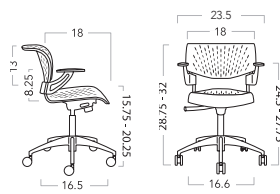

Hannah, Stool, Bar Height, Armless, with Book/Bag Shelf																				
Model Number	Back Material	Seat Material	O.A. Height"	O.A. Width"	Seat Height"	Arm Height"	O.A. Depth"	Back Width"	Back Height"	COM Ydg	Plastic	Add HAN600A Upholstered Seat Cushion to Plastic List Price								
												Grade 1 COM	Grade 2	Grade 3	Grade 4	Grade 5	Grade 6	Grade 7	Grade 8	Grade 9
HAN506	Plastic	Plastic	41.5	18	30	N/A	18	18	13	N/A	\$704									
HAN506+	Plastic	Upholstered	41.5	18	31	N/A	18	18	13	1		\$192	\$207	\$226	\$239	\$258	\$297	\$305	\$325	\$362

Hannah, Stool, Bar Height, with Arms																				
Model Number	Back Material	Seat Material	O.A. Height"	O.A. Width"	Seat Height"	Arm Height"	O.A. Depth"	Back Width"	Back Height"	COM Ydg	Plastic	Add HAN600A Upholstered Seat Cushion to Plastic List Price								
												Grade 1 COM	Grade 2	Grade 3	Grade 4	Grade 5	Grade 6	Grade 7	Grade 8	Grade 9
HAN106	Plastic	Plastic	41.5	23.5	30	38.25	18	18	13	N/A	\$809									
HAN106+	Plastic	Upholstered	41.5	23.5	31	38.25	18	18	13	1		\$192	\$207	\$226	\$239	\$258	\$297	\$305	\$325	\$362

Hannah, Stool, Bar Height, with Arms, with Book/Bag Shelf																				
Model Number	Back Material	Seat Material	O.A. Height"	O.A. Width"	Seat Height"	Arm Height"	O.A. Depth"	Back Width"	Back Height"	COM Ydg	Plastic	Add HAN600A Upholstered Seat Cushion to Plastic List Price								
												Grade 1 COM	Grade 2	Grade 3	Grade 4	Grade 5	Grade 6	Grade 7	Grade 8	Grade 9
HAN606	Plastic	Plastic	41.5	23.5	30	38.25	18	18	13	N/A	\$843									
HAN606+	Plastic	Upholstered	41.5	23.5	31	38.25	18	18	13	1		\$192	\$207	\$226	\$239	\$258	\$297	\$305	\$325	\$362

## Chairs & Stools

- Swivel-Tilt (ST)
- Pneumatic seat height
  - Seat and back tilt as a unit
  - Tilt tension adjustment
  - Upright tilt lock

Shipping Information  
Set up / 1 per carton  
11.3 cu. ft.  
32 lbs.