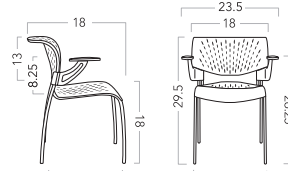

Hannah, with Arms (Not stackable)
HAN101

Shipping Information
Set up
Set up / 1/ctn.
13.8 cu.ft.
25.5 lbs. each

													Hannah, Stacker, Armless							
Model Number	Back Material	Seat Material	O.A. Height"	O.A. Width"	Seat Height"	Arm Height"	O.A. Depth"	Back Width"	Back Height"	COM Ydg	Plastic	Add HAN600A Upholstered Seat Cushion to Plastic List Price								
												Grade 1 COM	Grade 2	Grade 3	Grade 4	Grade 5	Grade 6	Grade 7	Grade 8	Grade 9
HAN001	Plastic	Plastic	29.5	18	18	N/A	18	18	13	N/A	$370									
HAN001+	Plastic	Upholstered	29.5	18	19	N/A	18	18	13	1		$192	$207	$226	$239	$258	$297	$305	$325	$362

													Hannah, with Arms (Not stackable)							
Model Number	Back Material	Seat Material	O.A. Height"	O.A. Width"	Seat Height"	Arm Height"	O.A. Depth"	Back Width"	Back Height"	COM Ydg	Plastic	Add HAN600A Upholstered Seat Cushion to Plastic List Price								
												Grade 1 COM	Grade 2	Grade 3	Grade 4	Grade 5	Grade 6	Grade 7	Grade 8	Grade 9
HAN101	Plastic	Plastic	29.5	23.5	18	26.25	18	18	13	N/A	$518									
HAN101+	Plastic	Upholstered	29.5	23.5	19	26.25	18	18	13	1		$192	$207	$226	$239	$258	$297	$305	$325	$362