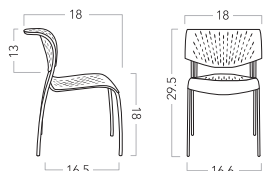

Hannah, Stacker, Armless
HAN001