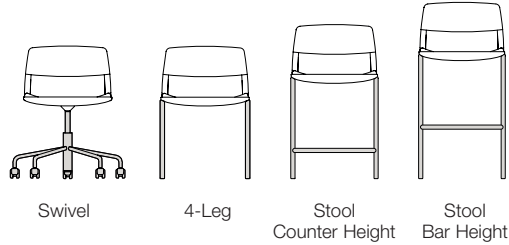

# Arc

Conceived by celebrated designer Jonas Damon, Arc is both sinuous in its form and classic in its expression. With a range of base options and finishes, Arc is intended to bring lasting looks and construction to any environment in the Work-Life Universe. Arc Stool, available in two heights, is ideally suited for the break room, cafe, restaurant or lounge.

## Sizes

## Side View

## Dimensions

	Swivel	4-Leg	Stool Counter Height	Stool Bar Height
Overall Width W/ Arms	26"	25"	25"	25"
Overall Width Armless	26"	19"	19"	19"
Overall Height	29" - 33½"	31"	38"	41"
Arm Height (to floor)	23¾" - 28¼"	25¾"	32¾"	35¾"
Seat Depth	18"	18"	18"	18"
Seat Width	18½"	18½"	18½"	18½"
Seat Height	16" - 20½"	18"	25"	28"
Back Width	17½"	17½"	17½"	17½"
Back Height	14"	14"	14"	14"