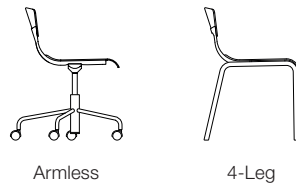

# Arc

Conceived by celebrated designer Jonas Damon, Arc is both sinuous in its form and classic in its expression. With a range of base options and finishes, Arc is intended to bring lasting looks and construction to any environment in the Work-Life Universe. Arc Stool, available in two heights, is ideally suited for the break room, cafe, restaurant or lounge.

## Sizes

## Side View

## Dimensions

	Swivel	4-Leg	Stool Counter Height	Stool Bar Height
Overall Width W/ Arms	26"	25"	25"	25"
Overall Width Armless	26"	19"	19"	19"
Overall Height	29" - 33½"	31"	38"	41"
Arm Height (to floor)	23¾" - 28¼"	25¾"	32¾"	35¾"
Seat Depth	18"	18"	18"	18"
Seat Width	18½"	18½"	18½"	18½"
Seat Height	16" - 20½"	18"	25"	28"
Back Width	17½"	17½"	17½"	17½"
Back Height	14"	14"	14"	14"