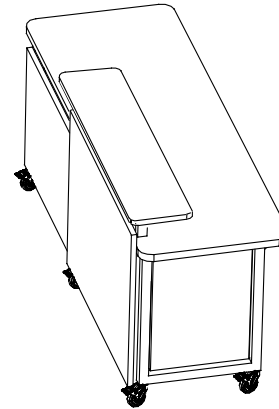

General Specifications

Work surface: Tops are 1 1/4" thick, three ply 45# particle board construction with .050" high pressure laminate top surface and a .030" phenolic backer. Edge is 3mm PVC with a 1/8" radius top and bottom. Tops are attached to the frames and mounted via 1/4"-20 inserts and bolts. Models with 35"H transaction top surface have a 29"H main worksurface. Models with 45"H transaction top surface have a 39"H main worksurface. Units are available with with or without transaction top on either the right or left side. Right side and left side is determined from the perspective of the desk user.

Case: Floating front panels are self-edged high pressure laminate. Face panels have embedded threaded metal inserts to accept machine threaded connecting hardware for metal-to-metal fastener contact to steel chassis frames. End panel inserts are self-edged high pressure laminate panels.

Steel Chassis Frame: Frame shall be a welded assembly of 1-1/4" square 14 gauge steel tube, drilled and tapped to receive casters and bored for connecting hardware. Finish shall be powder coat, manufacturer's standard colors.

Casters: Casters shall be 100mm heavy duty swivel casters with brake, rated at 100# per caster. Assembled unit shall use a total of (5) casters.

Finish: Standard powder coat on all metal parts is black; other colors may be specified. See **mediatechnologies** Finish and Color Guide for choices.

Nomad Straight Desk 72"W			
Model Number	Description	Wgt.	List Price
NDS-72DL-MOB	35"H x 72"W x 24"D Nomad Desk, Transaction Top Left, Mobile	300	$5,099
NDS-72DR-MOB	35"H x 72"W x 24"D Nomad Desk, Transaction Top Right, Mobile	300	$5,099
NDS-72DXL-MOB	29"H x 72"W x 24"D Nomad Desk, No Transaction Top, Main Panel Left, Mobile	300	$4,849
NDS-72DXR-MOB	29"H x 72"W x 24"D Nomad Desk, No Transaction Top, Main Panel Right, Mobile	300	$4,849
NDS-72DL-45-MOB	45"H x 72"W x 24"D Nomad Desk, Transaction Top Left, Mobile		$5,603
NDS-72DR-45-MOB	45"H x 72"W x 24"D Nomad Desk, Transaction Top Right, Mobile		$5,603
NDS-72DXL-39-MOB	39"H x 72"W x 24"D Nomad Desk, No Transaction Top, Main Panel Left, Mobile		$5,350
NDS-72DXR-39-MOB	39"H x 72"W x 24"D Nomad Desk, No Transaction Top, Main Panel Right, Mobile		$5,350

Nomad Straight Desk 84"W			
Model Number	Description	Wgt.	List Price
NDS-84DL-MOB	35"H x 84"W x 30"D Nomad Desk, Transaction Top Left, Mobile	300	$6,620
NDS-84DR-MOB	35"H x 84"W x 30"D Nomad Desk, Transaction Top Right, Mobile	300	$6,620
NDS-84DXL-MOB	29"H x 84"W x 30"D Nomad Desk, No Transaction Top, Main Panel Left, Mobile	300	$6,370
NDS-84DXR-MOB	29"H x 84"W x 30"D Nomad Desk, No Transaction Top, Main Panel Right, Mobile	300	$6,370
NDS-84DL-45-MOB	45"H x 84"W x 30"D Nomad Desk, Transaction Top Left, Mobile		$7,121
NDS-84DR-45-MOB	45"H x 84"W x 30"D Nomad Desk, Transaction Top Right, Mobile		$7,121
NDS-84DXL-39-MOB	39"H x 84"W x 30"D Nomad Desk, No Transaction Top, Main Panel Left, Mobile		$6,872
NDS-84DXR-39-MOB	39"H x 84"W x 30"D Nomad Desk, No Transaction Top, Main Panel Right, Mobile		$6,872

Set Up Charges and Upcharges for Non-Standard and Custom Finishes

Model Number	Description	List Price
Group 2 Powder Coat	Set up charge, per color, per order, for Group 2 Powder Coat	$329
Non-Standard PVC	Upcharge, per color, per order, for non-standard PVC	$911
Non-Standard HPL	Upcharge for nonstandard HPL (applies to Bella and Romak only)	$690

Nomad Mobile Cabinets			
Model Number	Description	Wgt.	List Price
NDS-36BR-MOB	29"H x 36"W x 24"D Nomad Cabinet with Book Return Slot, Mobile	120	$2,990
NDS-40BR-MOB	29"H x 40"W x 24"D Nomad Cabinet with Book Return Slot, Mobile	120	$2,990
MCD-DBTL-1824-24	24"H x 24.25"W x 18"D Bookmark Descending Platform Book Truck	137	$2,950
ND-400S-MOB-29	29"H x 40"W x 24"D Nomad Cabinet with Open Storage, 1 shelf, Mobile		$3,909
ND-400S-MOB-39	39"H x 40"W x 24"D Nomad Cabinet with Open Storage, 1 shelf, Mobile		$4,433

Hanging Pedestal (under worksurface mount) for use with straight Nomad, Wood

Model Number	Description	Wgt.	List Price
TFL box/Finish TFL front Finish			
WHPS61220-W-TT-P?A	14-13/16"W x 20-3/4"D x 17-7/8"H, 1 Box Drawer, 1 File Drawer, Alike locks, For all desks		$744
WHPS61220-W-TT-P?I	14-13/16"W x 20-3/4"D x 17-7/8"H, 1 Box Drawer, 1 File Drawer, Individual locks, For all desks		$744