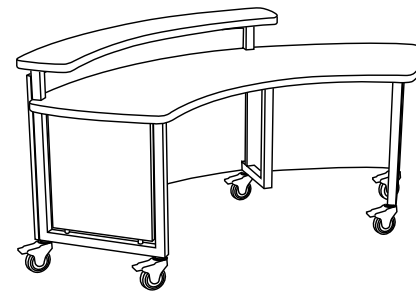

General Specifications

Work surface: Tops are 1/4" thick, three ply 45# particle board construction with .050" high pressure laminate top surface and a .030" phenolic backer. Edge is 3mm PVC with a 1/8" radius top and bottom. Tops are attached to the frames and mounted via 1/4"-20 inserts and bolts. Models with 35"H transaction top surface have a 29"H main worksurface. Models with 45"H transaction top surface have a 39"H main worksurface. Units are available with with or without transaction top on either the right or left side. Right side and Left side is determined from the perspective of the desk user.

Case: Floating curved front panels are self-edged high pressure laminate. Face panels have embedded threaded metal inserts to accept machine threaded connecting hardware for metal-to-metal fastener contact to steel chassis frames. End panel inserts are self-edged high pressure laminate panels.

Steel Chassis Frame: Frame shall be a welded assembly of 1-1/4" square 14 gauge steel tube, drilled and tapped to receive casters and bored for connecting hardware. Finish shall be powder coat, manufacturer's standard colors.

Casters: Casters shall be 100mm heavy duty swivel casters with brake, rated at 100# per caster. Assembled unit shall use a total of (5) casters.

Finish: Standard powder coat on all metal parts is black; other colors may be specified. See **mediatechnologies** Finish and Color Guide for choices.

Curved Nomad Desk 75"W				
Model Number	Description	Wgt.	List Price	
ND-75DL-MOB	35"H x 75"W x 24"D Nomad Desk, Transaction Top Left, Mobile	300	$8,496	
ND-75DR-MOB	35"H x 75"W x 24"D Nomad Desk, Transaction Top Right, Mobile	300	$8,496	
ND-75DXL-MOB	29"H x 75"W x 24"D Nomad Desk, No Transaction Top, Main Panel Left, Mobile	300	$8,081	
ND-75DXR-MOB	29"H x 75"W x 24"D Nomad Desk, No Transaction Top, Main Panel Right, Mobile	300	$8,081	
ND-75DL-45-MOB	45"H x 75"W x 24"D Nomad Desk, Transaction Top Left, Mobile		$9,336	
ND-75DR-45-MOB	45"H x 75"W x 24"D Nomad Desk, Transaction Top Right, Mobile		$9,336	
ND-75DXL-39-MOB	39"H x 75"W x 24"D Nomad Desk, No Transaction Top, Main Panel Left, Mobile		$8,916	
ND-75DXR-39-MOB	39"H x 75"W x 24"D Nomad Desk, No Transaction Top, Main Panel Right, Mobile		$8,916	

Curved Nomad Desk 84"W				
Model Number	Description	Wgt.	List Price	
ND-84DL-MOB	35"H x 84"W x 30"D Nomad Desk, Transaction Top Left, Mobile	300	$11,031	
ND-84DR-MOB	35"H x 84"W x 30"D Nomad Desk, Transaction Top Right, Mobile	300	$11,031	
ND-84DXL-MOB	29"H x 84"W x 30"D Nomad Desk, No Transaction Top, Main Panel Left, Mobile	300	$10,613	
ND-84DXR-MOB	29"H x 84"W x 30"D Nomad Desk, No Transaction Top, Main Panel Right, Mobile	300	$10,613	
ND-84DL-45-MOB	45"H x 84"W x 30"D Nomad Desk, Transaction Top Left, Mobile		$11,869	
ND-84DR-45-MOB	45"H x 84"W x 30"D Nomad Desk, Transaction Top Right, Mobile		$11,869	
ND-84DXL-39-MOB	39"H x 84"W x 30"D Nomad Desk, No Transaction Top, Main Panel Left, Mobile		$11,450	
ND-84DXR-39-MOB	39"H x 84"W x 30"D Nomad Desk, No Transaction Top, Main Panel Right Mobile		$11,450	

Nomad Mobile Cabinets				
Model Number	Description	Wgt.	List Price	
ND-40BR-MOB	29"H x 40"W x 29"D Nomad Cabinet with Book Return Slot, Mobile	120	$3,909	
MCD-DBTL-1824-24	18"D x 24.25"W x 24"H Bookmark Descending Platform Book Truck	137	$2,950	

Mobile Pedestals suitable for use with 24"D straight or 30"D Curved Nomads				
Model Number	Description	Wgt.	List Price	
WMPS661220-W-TT-P?A	15.25"W x 18"D x 26.875"H Wood Mobile Pedestal, 2 Box Drawers, 1 File Drawer, Mobile		$1,014	
WMPS121220-W-TT-P?A	15.25"W x 18"D x 26.875"H Wood Mobile Pedestal, 2 File Drawers, Mobile		$911	

Hanging Pedestal (under worksurface mount) 1 Box Drawers and 1 File Drawer for use with 24"Deep curved Nomad

Model Number	Description	Wgt.	List Price	
TFL box/Finish TFL front Finish				
WHPS61218-W-TT-P?A	14-3/16"W x 18-3/4"D x 17-7/8"H , 1 Box Drawer, 1 File Drawer, Alike locks, For all desks		$692	
WHPS61218-W-TT-P?I	14-3/16"W x 18-3/4"D x 17-7/8"H , 1 Box Drawer, 1 File Drawer, Individual locks, For all desks		$692	

TFL box/Finish HPL front Finish

WHPS61218-W-TL-P?A	14-3/16"W x 18-3/4"D x 17-7/8"H , 1 Box Drawer, 1 File Drawer, Alike locks, For all desks		$745	
WHPS61218-W-TL-P?I	14-3/16"W x 18-3/4"D x 17-7/8"H , 1 Box Drawer, 1 File Drawer, Individual locks, For all desks		$745	

HPL Box/Finish HPL front Finish