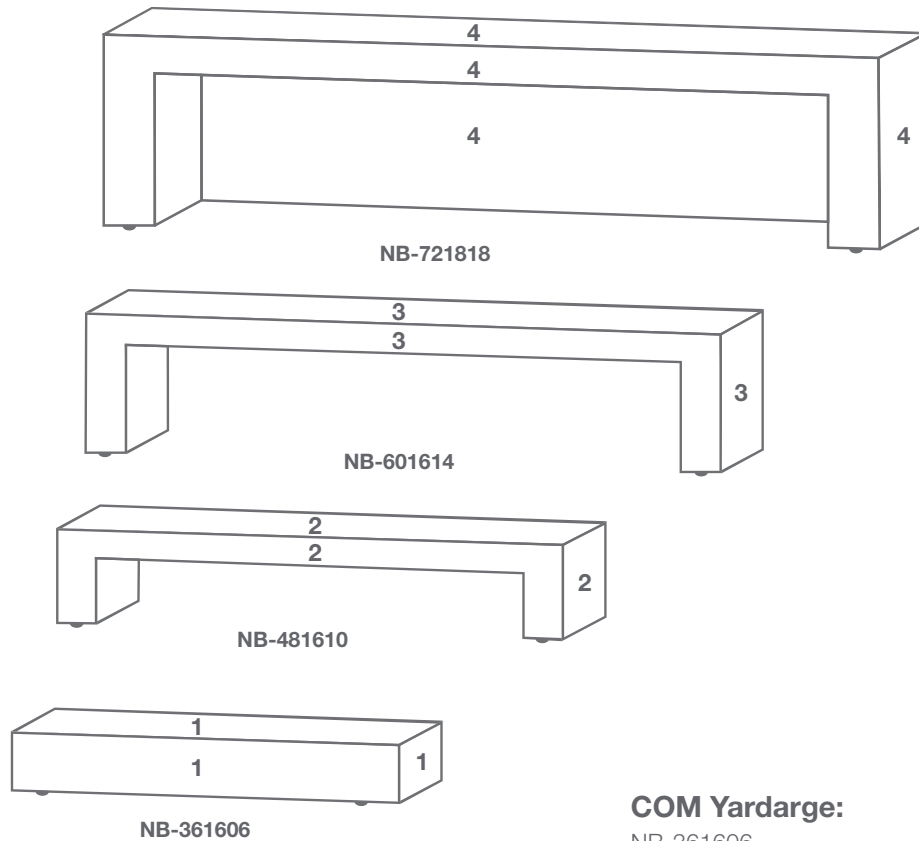

Enter your selection on the “NB-601614 Seat Fabric” line on the last page of this designator.

Step 4: Select fabric for seat.

Choose from our selection of fabrics.
See our selection of fabric choices at
<https://www.mtcontract.com/resources/fabrics>

Enter your selection on the “NB-721818 Seat Fabric” line on the last page of this designator.

“How do I add finishes to...”

Nessie Nesting Benches

COM Yardage:

NB-361606	1.5 yds
NB-481610	2 yds
NB-601614	2 yds
NB-721818	5 yds