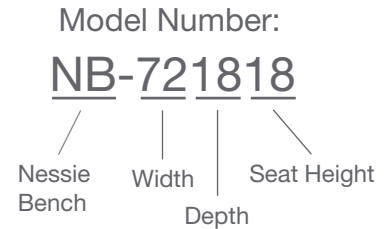

“How do I add finishes to...”

Nessie Nesting Benches

Select your desired Nessie Nesting Benches from the mtcontract Nessie Nesting Benches price sheet by model number.

Follow the Step-by-Step method to tell us how you want your Nessie unit finished. Make sure you indicate your finish choice for each step below in your purchase order. We will list your choices as notes below each individual model number in your order acknowledgement.

To the right is a simple explanation of a mtcontract Nessie Nesting Benches model number.