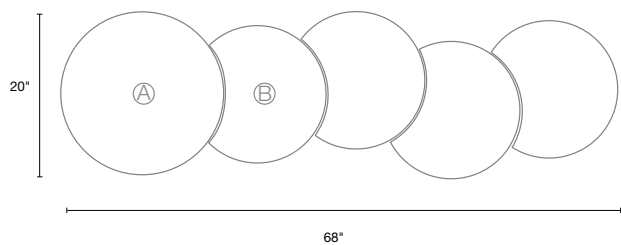

Bookworm Blox Kit

- Ⓐ (1) CBLOX – CBLOX-20-17-CAT
- Ⓑ (4) PBLOX – PBLOX-17-17

Kit Footprint as Shown:
20"D x 68"W