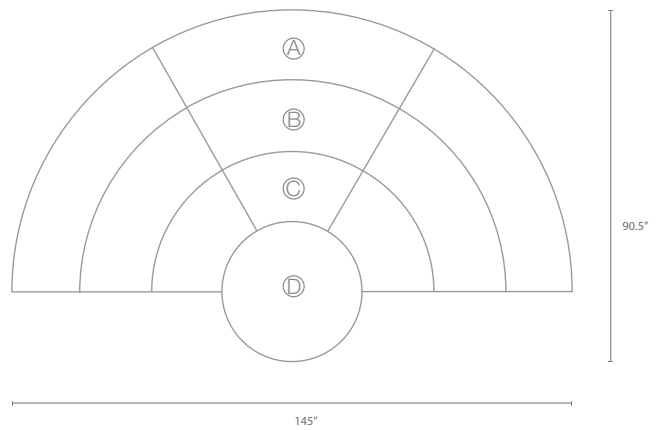

PRODUCT PAIRINGS & KITS

Drift Blox Kit

- Ⓐ (3) Drift Shelves – DFTS-4218X-L-MOB
- Ⓑ (3) ABLOX – ABLOX-60-5418-17
- Ⓒ (3) ABLOX – ABLOX-60-3618-9
- Ⓓ (1) CBLOX – CBLOX-36-2

Footprint as shown is
90.5"D x 145"W