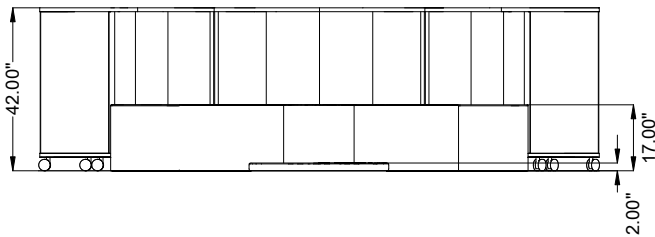

PRODUCT PAIRINGS & KITS

Drift Blox Kit

- Ⓐ (3) Drift Shelves – DFTS-4218X-L-MOB
- Ⓑ (3) ABLOX – ABLOX-60-5418-17
- Ⓒ (3) ABLOX – ABLOX-60-3618-9
- Ⓓ (1) CBLOX – CBLOX-36-2

Footprint as shown is
90.5"D x 145"W