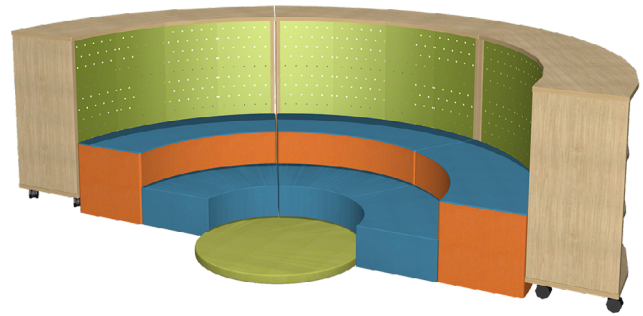

PRODUCT PAIRINGS & KITS

Drift Blox Kit

- Ⓐ (3) Drift Shelves – DFTS-4218X-L-MOB
- Ⓑ (3) ABLOX – ABLOX-60-5418-17
- Ⓒ (3) ABLOX – ABLOX-60-3618-9
- Ⓓ (1) CBLOX – CBLOX-36-2

Footprint as shown is
90.5"D x 145"W