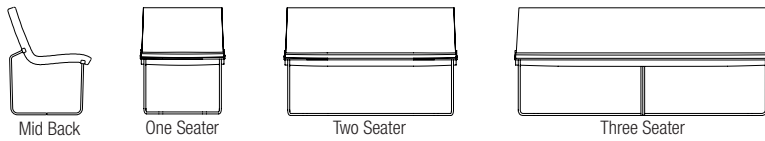

FORUM RELAX

Chairs & Stools

Mid Back

One Seater

Two Seater

Three Seater

Forum Relax Lounge, Fully Upholstered, Mid Back															
Model Number	O.A. Depth"	O.A. Width"	O.A. Height"	Seat Height"	Wt lbs.	COM Ydg.	COM/Grade 1	Grade 2	Grade 3	Grade 4	Grade 5	Grade 6	Grade 7	Grade 8	Grade 9
FRM-N68E13S	27.75	24.375	29.75	17		2	\$1,976	\$2,079	\$2,184	\$2,286	\$2,390	\$2,494	\$2,604	\$2,719	\$2,839
FRM-N68E13D	27.75	48.375	29.75	17		4	\$3,730	\$4,042	\$4,353	\$4,663	\$4,976	\$5,287	\$5,617	\$5,970	\$6,346
FRM-N68E13T	27.75	72.375	29.75	17		6	\$6,487	\$7,006	\$7,525	\$8,040	\$8,562	\$9,080	\$9,631	\$10,214	\$10,835

High Back

One Seater

Two Seater

Three Seater

Forum Relax Lounge, Fully Upholstered, High Back															
Model Number	O.A. Depth"	O.A. Width"	O.A. Height"	Seat Height"	Wt lbs.	COM Ydg.	COM/Grade 1	Grade 2	Grade 3	Grade 4	Grade 5	Grade 6	Grade 7	Grade 8	Grade 9
FRM-N68E03S	27.75	24.375	32.75	17		2	\$2,053	\$2,158	\$2,264	\$2,366	\$2,470	\$2,574	\$2,680	\$2,793	\$2,913
FRM-N68E03D	27.75	48.375	32.75	17		4	\$3,806	\$4,116	\$4,429	\$4,739	\$5,050	\$5,362	\$5,692	\$6,047	\$6,420
FRM-N68E03T	27.75	72.375	32.75	17		6	\$6,574	\$7,092	\$7,611	\$8,131	\$8,650	\$9,168	\$9,718	\$10,303	\$10,923

FORUM WORK

Chairs & Stools

Forum Work Lounge, Fully Upholstered, Mid Back															
Model Number	O.A. Depth"	O.A. Width"	O.A. Height"	Seat Height"	Wt lbs.	COM Ydg.	COM/ Grade 1	Grade 2	Grade 3	Grade 4	Grade 5	Grade 6	Grade 7	Grade 8	Grade 9
FRM-NW68E13S	26.25	24.375	32.5	17		2	\$1,976	\$2,079	\$2,184	\$2,286	\$2,390	\$2,494	\$2,604	\$2,719	\$2,839
FRM-NW68E13D	26.25	48.375	32.5	17		4	\$3,730	\$4,042	\$4,353	\$4,663	\$4,976	\$5,287	\$5,617	\$5,970	\$6,346
FRM-NW68E13T	26.25	72.375	32.5	17		6	\$6,487	\$7,006	\$7,525	\$8,040	\$8,562	\$9,080	\$9,631	\$10,214	\$10,835