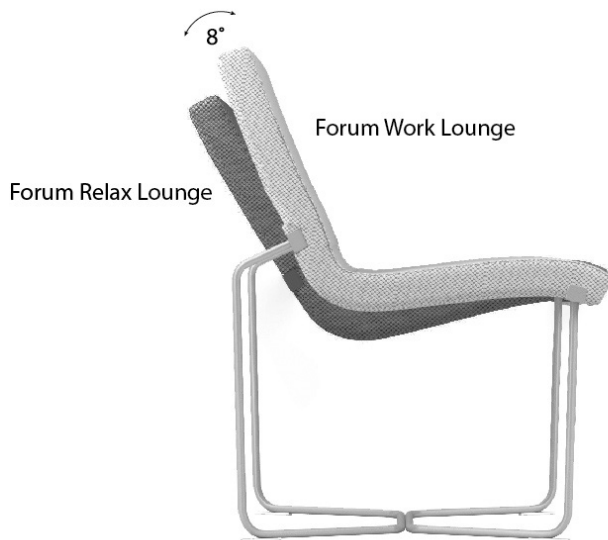

FORUM WORK

Chairs & Stools

Forum Work Lounge, Fully Upholstered, Mid Back															
Model Number	O.A. Depth"	O.A. Width"	O.A. Height"	Seat Height"	Wt lbs.	COM Ydg.	COM/ Grade 1	Grade 2	Grade 3	Grade 4	Grade 5	Grade 6	Grade 7	Grade 8	Grade 9
FRM-NW68E13S	26.25	24.375	32.5	17		2	\$1,976	\$2,079	\$2,184	\$2,286	\$2,390	\$2,494	\$2,604	\$2,719	\$2,839
FRM-NW68E13D	26.25	48.375	32.5	17		4	\$3,730	\$4,042	\$4,353	\$4,663	\$4,976	\$5,287	\$5,617	\$5,970	\$6,346
FRM-NW68E13T	26.25	72.375	32.5	17		6	\$6,487	\$7,006	\$7,525	\$8,040	\$8,562	\$9,080	\$9,631	\$10,214	\$10,835

Forum Work Lounge, Fully Upholstered, High Back															
Model Number	O.A. Depth"	O.A. Width"	O.A. Height"	Seat Height"	Wt lbs.	COM Ydg.	COM/ Grade 1	Grade 2	Grade 3	Grade 4	Grade 5	Grade 6	Grade 7	Grade 8	Grade 9
FRM-NW68E03S	26.5	24.375	35.5	17		2	\$2,053	\$2,158	\$2,264	\$2,366	\$2,470	\$2,574	\$2,680	\$2,793	\$2,913
FRM-NW68E03D	26.5	48.375	35.5	17		4	\$3,806	\$4,116	\$4,429	\$4,739	\$5,050	\$5,362	\$5,692	\$6,047	\$6,420
FRM-NW68E03T	26.5	72.375	35.5	17		6	\$6,574	\$7,092	\$7,611	\$8,131	\$8,650	\$9,168	\$9,718	\$10,303	\$10,923

Forum Relax Lounge vs. Forum Work Lounge

Forum Relax Lounge and Forum Work Lounge are essentially the same lounge seat with different bases. Through the development of a new steel base, the shell of the Forum Work Lounge Seat has been rotated 8-degrees forward to create a more forward/upright posture which is more comfortable for laptop use and the use of other devices.