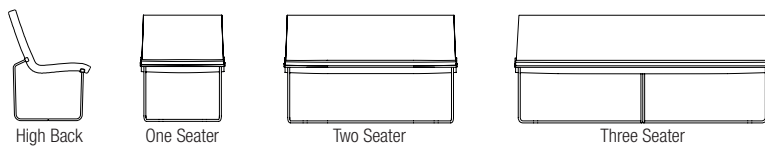

FORUM RELAX

Chairs & Stools

Mid Back

One Seater

Two Seater

Three Seater

Forum Relax Lounge, Fully Upholstered, Mid Back															
Model Number	O.A. Depth"	O.A. Width"	O.A. Height"	Seat Height"	Wt lbs.	COM Ydg.	COM/Grade 1	Grade 2	Grade 3	Grade 4	Grade 5	Grade 6	Grade 7	Grade 8	Grade 9
FRM-N68E13S	27.75	24.375	29.75	17		2	\$1,976	\$2,079	\$2,184	\$2,286	\$2,390	\$2,494	\$2,604	\$2,719	\$2,839
FRM-N68E13D	27.75	48.375	29.75	17		4	\$3,730	\$4,042	\$4,353	\$4,663	\$4,976	\$5,287	\$5,617	\$5,970	\$6,346
FRM-N68E13T	27.75	72.375	29.75	17		6	\$6,487	\$7,006	\$7,525	\$8,040	\$8,562	\$9,080	\$9,631	\$10,214	\$10,835

High Back

One Seater

Two Seater

Three Seater

Forum Relax Lounge, Fully Upholstered, High Back															
Model Number	O.A. Depth"	O.A. Width"	O.A. Height"	Seat Height"	Wt lbs.	COM Ydg.	COM/Grade 1	Grade 2	Grade 3	Grade 4	Grade 5	Grade 6	Grade 7	Grade 8	Grade 9
FRM-N68E03S	27.75	24.375	32.75	17		2	\$2,053	\$2,158	\$2,264	\$2,366	\$2,470	\$2,574	\$2,680	\$2,793	\$2,913
FRM-N68E03D	27.75	48.375	32.75	17		4	\$3,806	\$4,116	\$4,429	\$4,739	\$5,050	\$5,362	\$5,692	\$6,047	\$6,420
FRM-N68E03T	27.75	72.375	32.75	17		6	\$6,574	\$7,092	\$7,611	\$8,131	\$8,650	\$9,168	\$9,718	\$10,303	\$10,923

FORUM WORK

Chairs & Stools

Forum Work Lounge, Fully Upholstered, Mid Back															
Model Number	O.A. Depth"	O.A. Width"	O.A. Height"	Seat Height"	Wt lbs.	COM Ydg.	COM/ Grade 1	Grade 2	Grade 3	Grade 4	Grade 5	Grade 6	Grade 7	Grade 8	Grade 9
FRM-NW68E13S	26.25	24.375	32.5	17		2	\$1,976	\$2,079	\$2,184	\$2,286	\$2,390	\$2,494	\$2,604	\$2,719	\$2,839
FRM-NW68E13D	26.25	48.375	32.5	17		4	\$3,730	\$4,042	\$4,353	\$4,663	\$4,976	\$5,287	\$5,617	\$5,970	\$6,346
FRM-NW68E13T	26.25	72.375	32.5	17		6	\$6,487	\$7,006	\$7,525	\$8,040	\$8,562	\$9,080	\$9,631	\$10,214	\$10,835