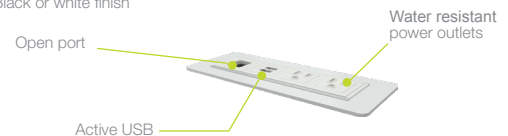

POWER/CONNECTIVITY

- 2 power/2 active USB
- 1 open port
- 72" long cord
- Black or white finish

General Specifications

Table Top: Table tops are 1-1/4" thick, three-ply 45# particleboard construction with .050" high-pressure laminate top surface and a .030" phenolic backer. Square corners on banded tops have a 1/8" radius. Edges are 3mm PVC.

Mounted Column Base: 16 gauge powder coated steel tube, 3" column with 6" x 9" x 1/4" steel top mounting plate. Welded floor mounting plate is 5-1/2" x 7-1/4" x 1/4" steel plate with a 2-1/2" diameter wire access hole. Molded plastic cover with black finish hides mounting screws in floor.

Customer to provide (4) floor anchors per base.
5/16" anchors required in cement.
3/8" toggles required in wood.

Connectivity wiring can be routed through the column tube or externally through the use of an optional raceway.