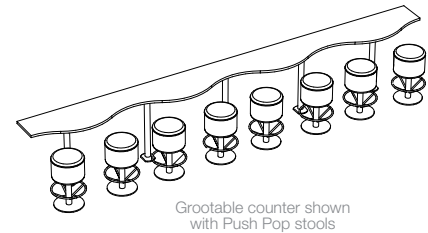

## Tables

GRT-C3060-29

30"D X 60"W X 29"H

## GROOTABLE MOUNTED BASE TABLE

- High-pressure laminate work surface with 0.030" phenolic backer. Edges are 3mm PVC.
- Welded and bolted column base is 3" diameter powder coated 16 gauge steel tubing.
- Top mounting plate is 6" x 9".
- Floor mounting plate is 5-1/2" x 7-1/4" x 1/4" steel plate with a 2-1/2" diameter wire access hole. Molded plastic cover with black finish hides mounting screws in floor.
- \*Floor mounting hardware not included.

### GROOTABLE RECTANGULAR STANDARD SIZES

MODEL	DEPTH"	WIDTH"	HEIGHT"
GRT-C2436-	24	36	29
GRT-C2448-	24	48	29
GRT-C2460-	24	60	29
GRT-C2472-	24	72	29
GRT-C3036-	30	36	29
GRT-C3048-	30	48	29
GRT-C3060-	30	60	29
GRT-C3072-	30	72	29