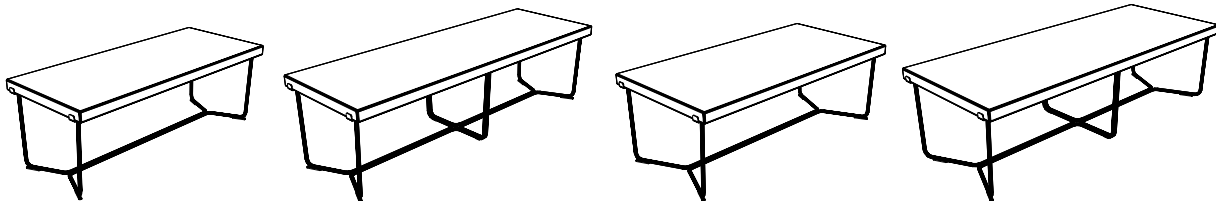

20 x 20

24 x 24

### Forum Fully Upholstered Bench - Square

Model Number	O.A. Depth"	O.A. Width"	O.A. Height"	Seat Height"	COM Ydg.	COM/Grade 1	Grade 2	Grade 3	Grade 4	Grade 5	Grade 6	Grade 7	Grade 8	Grade 9
FRM-N68E2020FU	20	20.375	17.675	17.675	1	\$1,171	\$1,248	\$1,326	\$1,405	\$1,483	\$1,560	\$1,645	\$1,733	\$1,826
FRM-N68E2424FU	24	24.375	17.675	17.675	1.12	\$1,210	\$1,289	\$1,366	\$1,444	\$1,520	\$1,599	\$1,684	\$1,773	\$1,867

20 x 48

20 x 60

24 x 48

24 x 60

### Forum Fully Upholstered Bench - Rectangle

Model Number	O.A. Depth"	O.A. Width"	O.A. Height"	Seat Height"	COM Ydg.	COM/Grade 1	Grade 2	Grade 3	Grade 4	Grade 5	Grade 6	Grade 7	Grade 8	Grade 9
FRM-N68E2048FU	20	48.375	17.675	17.675	1.34	\$2,119	\$2,198	\$2,276	\$2,353	\$2,431	\$2,511	\$2,593	\$2,679	\$2,770
FRM-N68E2060FU	20	60.375	17.675	17.675	1.5	\$2,339	\$2,415	\$2,494	\$2,572	\$2,648	\$2,727	\$2,810	\$2,893	\$2,982
FRM-N68E2448FU	24	48.375	17.675	17.675	1.62	\$2,184	\$2,288	\$2,391	\$2,494	\$2,598	\$2,702	\$2,812	\$2,926	\$3,046
FRM-N68E2460FU	24	60.375	17.675	17.675	1.75	\$2,412	\$2,515	\$2,622	\$2,723	\$2,827	\$2,931	\$3,037	\$3,150	\$3,267